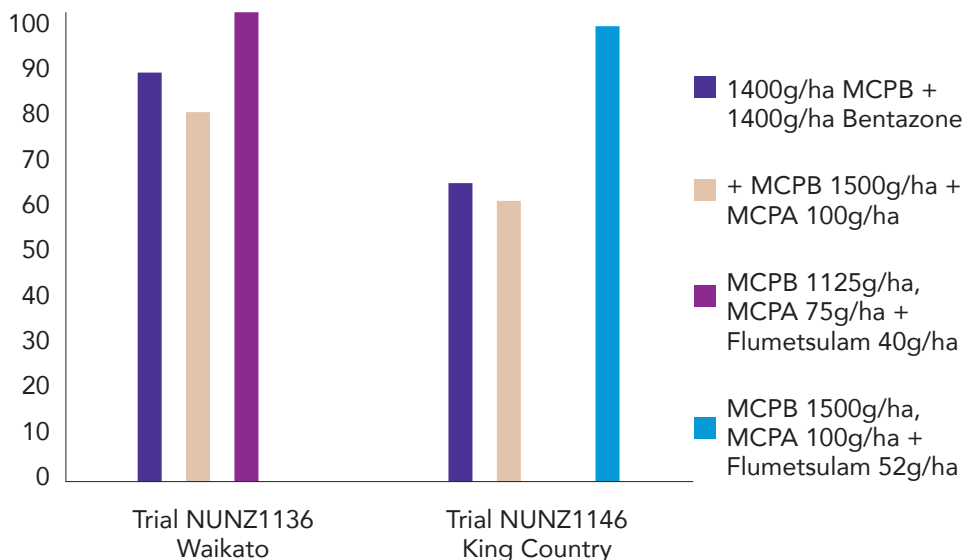

% Broadleaf weed control 5 weeks after treatment