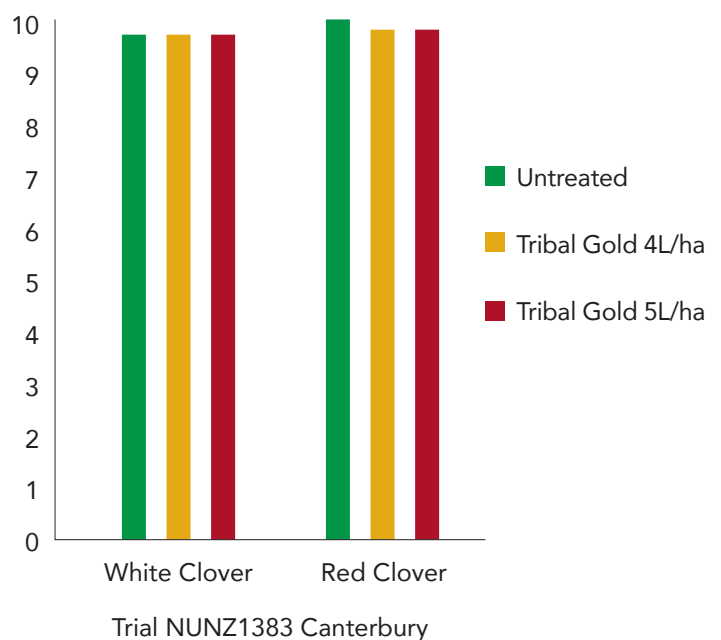

Tribal Gold is the ultimate selective herbicide for early control of broadleaf weeds in new and established pasture that contains 300g/L MCPB, 20g/L MCPA and 10g/L Flumetsulam as the DMA salts. Tribal Gold's wide spectrum of control includes a number of problem weeds including buttercup, chickweed, creeping yellow cress, hedge mustard, shepherd's purse and mallows.

Rainfastness

Tribal Gold has a 2 hour rainfree period so do not spray if you are expecting rain within 2 hours after application.

Withholding Period

Do not graze treated pasture for 14 days after treatment.

Pack Sizes

Available in 20L & 200L packs.

EXCELLENT WEED CONTROL

% control 9 weeks after treatment

EXCELLENT CLOVER SAFETY

Tribal Gold displays outstanding weed control without killing young clovers. Some temporary clover suppression may occur, but recovery is rapid.

White clover plants/m² 3 weeks after treatment

Clover Vigour 3 weeks after treatment

POWERFUL REWARDS FOR LOYALTY TO TRIBAL GOLD AND NUFARM

Every purchase of Tribal Gold earns you valuable reward points in Priority Partnership®, the loyalty scheme for New Zealand farmers.