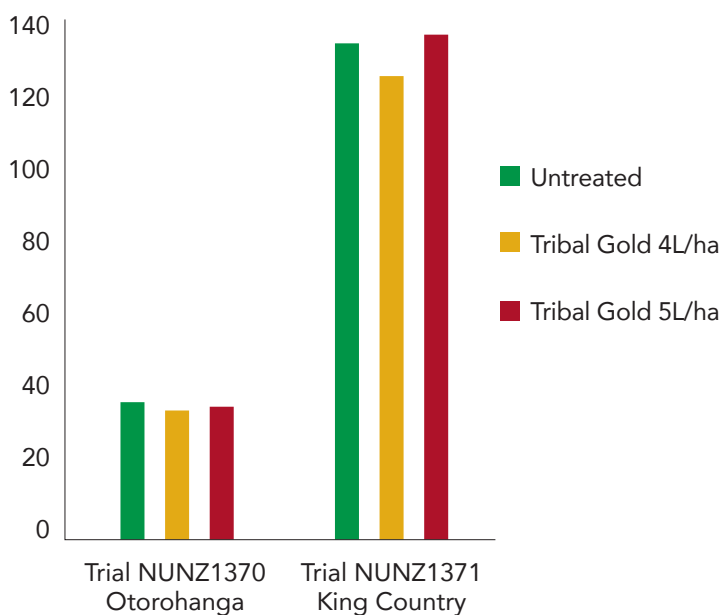

Tribal Gold is the ultimate selective herbicide for early control of broadleaf weeds in new and established pasture that contains 300g/L MCPB, 20g/L MCPA and 10g/L Flumetsulam as the DMA salts. Tribal Gold's wide spectrum of control includes a number of problem weeds including buttercup, chickweed, creeping yellow cress, hedge mustard, shepherd's purse and mallows.

Rainfastness

Tribal Gold has a 2 hour rainfree period so do not spray if you are expecting rain within 2 hours after application.

Withholding Period

Do not graze treated pasture for 14 days after treatment.

Pack Sizes

Available in 20L & 200L packs.

EXCELLENT WEED CONTROL

% control 9 weeks after treatment

EXCELLENT CLOVER SAFETY

Tribal Gold displays outstanding weed control without killing young clovers. Some temporary clover suppression may occur, but recovery is rapid.

White clover plants/m² 3 weeks after treatment

Clover Vigour 3 weeks after treatment

POWERFUL REWARDS FOR LOYALTY TO TRIBAL GOLD AND NUFARM

Every purchase of Tribal Gold earns you valuable reward points in Priority Partnership®, the loyalty scheme for New Zealand farmers.