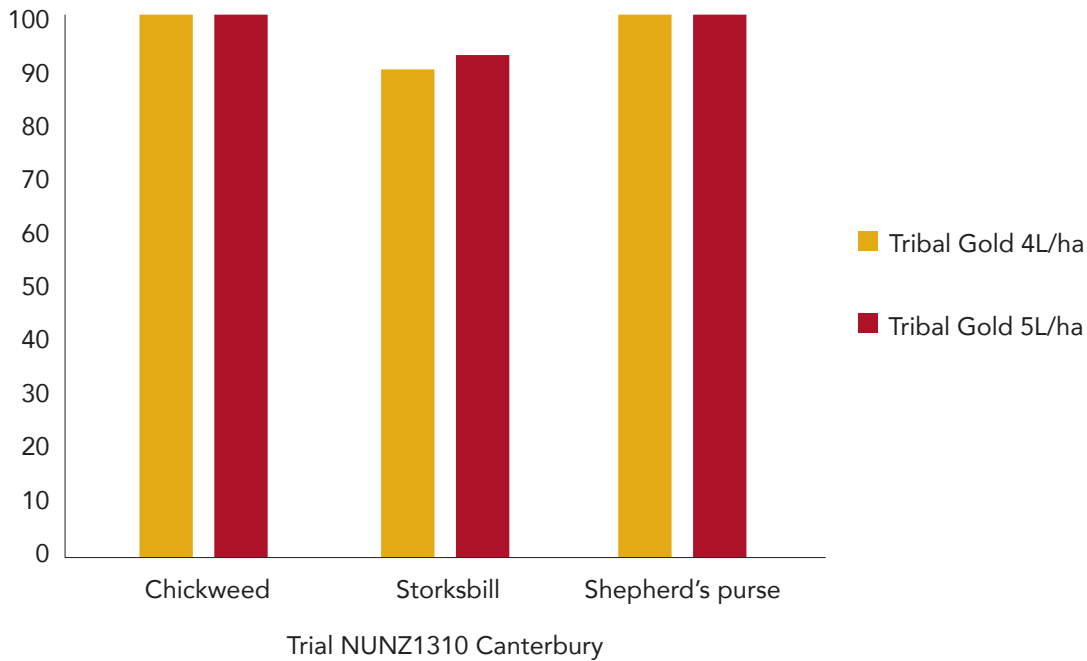

Rainfastness

Tribal Gold has a 2 hour rainfree period so do not spray if you are expecting rain within 2 hours after application.

Withholding Period

Do not graze treated pasture for 14 days after treatment.

Pack Sizes

Available in 20L & 200L packs.

EXCELLENT WEED CONTROL

% control 9 weeks after treatment

EXCELLENT CLOVER SAFETY

Tribal Gold displays outstanding weed control without killing young clovers. Some temporary clover suppression may occur, but recovery is rapid.

White clover plants/m² 3 weeks after treatment

Clover Vigour 3 weeks after treatment

POWERFUL REWARDS FOR LOYALTY TO TRIBAL GOLD AND NUFARM

Every purchase of Tribal Gold earns you valuable reward points in Priority Partnership®, the loyalty scheme for New Zealand farmers.